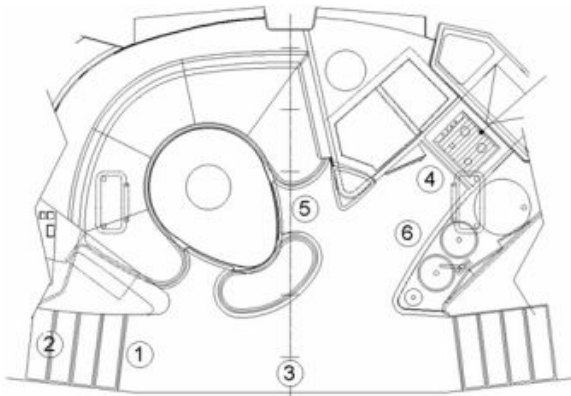

Powered by STOLZ USA
www.stolzusa.com

► Fountaine Pajot Headroom Data

► Although all Fountaine Pajot catamarans incorporate beautiful styling and streamlined appearing saloon structures, they pack alot of headroom into the bridgedeck. Check out the new Mahe 36's giant 6'7" headroom, which is more than even her larger sisters. Due to clever engineering and styling Fountaine Pajot's design department does not stop to amaze.

HEADROOM IN HULLS (in feet and inches)			
	AFT CABIN	COMPANIONWAY	FWD. CABIN
MAHE 36	6'2"	6'3"	6'2"
LAVEZZI 40	6'1"	6'0"	6'1"
BELIZE 43	6'3"	6'4"	6'3"
BAHIA 46	6'4"	6'4"	6'4"
ELEUTHERA 60	6'4"	6'5"	6'5"

HEADROOM IN SALOON (in feet and inches)						
	ZONE 1	ZONE 2	ZONE 3	ZONE 4	ZONE 5	ZONE 6
MAHE 36	6'5"	6'3"	6'7"	6'4"	6'2"	6'4"
LAVEZZI 40	6'0"	6'0"	6'4"	6'1"	5'10"	6'1"
BELIZE 43	6'1"	6'9"	6'5"	5'11"	6'3"	6'1"
BAHIA 46	6'0"	6'1"	6'5"	5'10"	5'9"	6'1"
ELEUTHERA 60	6'2"	6'7"	6'6"	NA	NA	NA